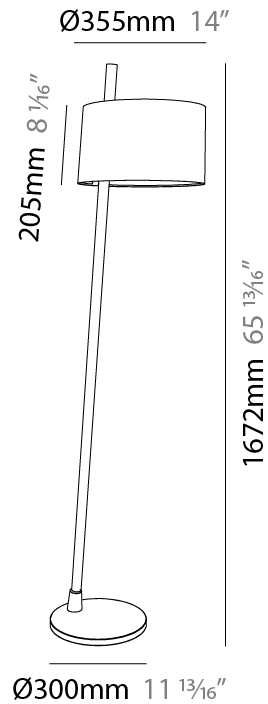

PROJECT
TYPE
SPECIFIER
QUANTITY
DATE

LINOOD PORTABLE

D94041

base number

1. To build a product code in our configurator select the specify button on the base model # product page
2. To build a manual product code on this datasheet choose from the options listed below in blue font and add the suffix to the base model #

GENERAL

Series: Linoood
Brand: Milan
Division: Design
Mounting Type: Portable
Mounting Location: Floor
Subcategory: Ambient

PHYSICAL

Diameter (mm): 355
Diameter (in): 14
Height (mm): 1672
Height (in): 65 ¹³/₁₆
Light Distribution: Direct / Indirect
Weight (kg): 5.9
Weight (lbs): 12.999
Diffuser: Linen Shade
Fixture Material: Oak Wood

ELECTRICAL

Number of Lamps: 1
Lamp Type: LED Retrofit
Lamp Shape: A19
Bulb Included: Bulb Not Included
Total Output Wattage (W): 12
Max. Wattage Per Lamp (W): 12
Lamp Base: E26
Input Voltage (V): 120
Upon Request: 277Vac / GU24

LED

OPTICAL

RATINGS AND CERTIFICATIONS

Certified By: CSA Certified to UL and CSA Standards
IP rating: IP20