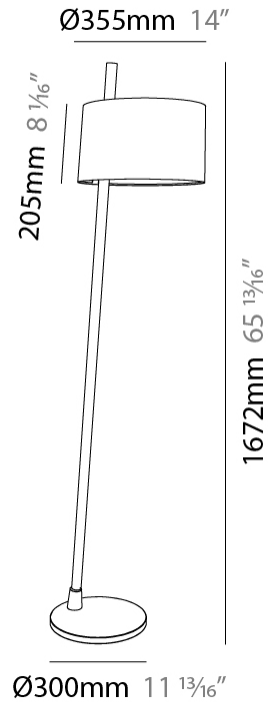

LINOOD PORTABLE

D94042-

base number   Finish
Options

1. To build a product code in our configurator select the specify button on the base model # product page
2. To build a manual product code on this datasheet choose from the options listed below in blue font and add the suffix to the base model #

GENERAL

Series: Linood
Brand: Milan
Division: Design
Mounting Type: Portable
Mounting Location: Floor
Subcategory: Floor

PHYSICAL

Shape: Abstract
Diameter (mm): 355
Diameter (in): 14
Height (mm): 1672
Height (in): 65 ¹³/₁₆
Light Distribution: Direct / Indirect
Diffuser: Polyester Shade
[Fixture Finish: MBQ / MKL](#)
Fixture Material: Metal
Upon Request: Bolt Down

ELECTRICAL

Number of Lamps: 1
Lamp Type: LED Retrofit
Lamp Shape: A19
Bulb Included: Bulb Not Included
Max. Wattage Per Lamp (W): 12
Lamp Base: E26
Input Voltage (V): 120
Upon Request: 277Vac / GU24

LED

OPTICAL

RATINGS AND CERTIFICATIONS

Certified By: Certified for North American Standards
IP rating: IP20

PROJECT	_____
TYPE	_____
SPECIFIER	_____
QUANTITY	_____
DATE	_____