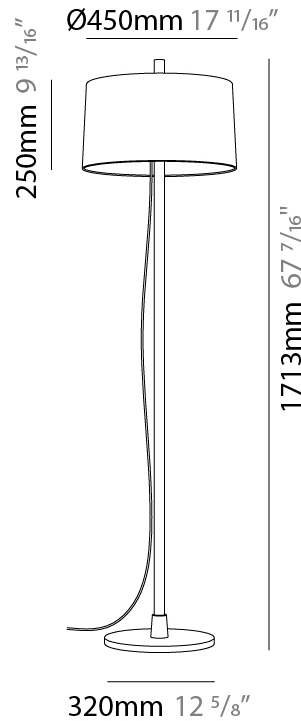

PROJECT	
TYPE	
SPECIFIER	
QUANTITY	
DATE	

LINOOD PORTABLE

D94043

base number

1. To build a product code in our configurator select the specify button on the base model # product page
2. To build a manual product code on this datasheet choose from the options listed below in blue font and add the suffix to the base model #

GENERAL

Series: Linoood
Brand: Milan
Division: Design
Mounting Type: Portable
Mounting Location: Floor
Subcategory: Floor

PHYSICAL

Shape: Abstract
Diameter (mm): 450
Diameter (in): 17 ¹¹/₁₆
Height (mm): 1713
Height (in): 37 ⁷/₁₆
Light Distribution: Direct / Indirect
Weight (kg): 5.9
Weight (lbs): 12.999
Diffuser: Linen Shade
Fixture Material: Oak Wood
Cable Details: 3000mm / 118 1/8"
Upon Request: Bolt Down

ELECTRICAL

Number of Lamps: 3
Lamp Type: LED Retrofit
Bulb Included: Bulb Not Included
Total Output Wattage (W): 36
Max. Wattage Per Lamp (W): 12
Lamp Base: E26
Input Voltage (V): 120
Upon Request: 277Vac / GU24

LED

OPTICAL

RATINGS AND CERTIFICATIONS

Certified By: CSA Certified to UL and CSA Standards
IP rating: IP20