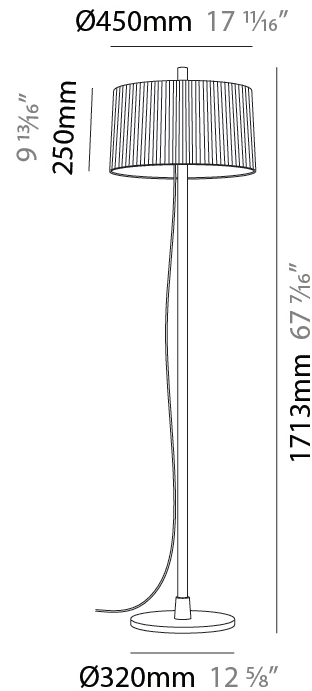

PROJECT	
TYPE	
SPECIFIER	
QUANTITY	
DATE	

LINOOD PORTABLE

D94072

base number

1. To build a product code in our configurator select the specify button on the base model # product page
2. To build a manual product code on this datasheet choose from the options listed below in blue font and add the suffix to the base model #

GENERAL

Series: Linoood
Brand: Milan
Division: Design
Mounting Type: Portable
Mounting Location: Floor
Subcategory: Floor

PHYSICAL

Shape: Abstract
Diameter (mm): 450
Diameter (in): 17 11/16
Height (mm): 1713
Height (in): 37 7/16
Light Distribution: Direct / Indirect
Weight (kg): 5.9
Weight (lbs): 12.999
Diffuser: Pleated Translucent Shade
Fixture Material: Oak Wood
Cable Details: 3000mm / 118 1/8"
Upon Request: Bolt Down

ELECTRICAL

Number of Lamps: 3
Lamp Type: LED Retrofit
Bulb Included: Bulb Not Included
Total Output Wattage (W): 36
Max. Wattage Per Lamp (W): 12
Lamp Base: E26
Input Voltage (V): 120
Upon Request: 277Vac / GU24

LED

OPTICAL

RATINGS AND CERTIFICATIONS

Certified By: CSA Certified to UL and CSA Standards
IP rating: IP20