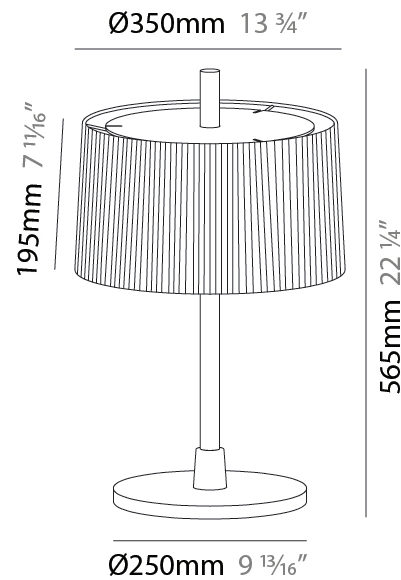

PROJECT	_____
TYPE	_____
SPECIFIER	_____
QUANTITY	_____
DATE	_____

LINOOD PORTABLE

D94074

base number

1. To build a product code in our configurator select the specify button on the base model # product page
2. To build a manual product code on this datasheet choose from the options listed below in blue font and add the suffix to the base model #

GENERAL

Series: Linoood _____
Brand: Milan _____
Division: Design _____
Mounting Type: Portable _____
Mounting Location: Table _____
Subcategory: Table _____

PHYSICAL

Shape: Abstract _____
Diameter (mm): 350 _____
Diameter (in): 13 ¾ _____
Height (mm): 565 _____
Height (in): 22 ¼ _____
Light Distribution: Direct / Indirect _____
Diffuser: Pleated Translucent Shade _____
Fixture Material: Oak Wood _____
Cable Details: 2100mm / 82 11/16" _____
Upon Request: Bolt Down _____

ELECTRICAL

Number of Lamps: 2 _____
Lamp Type: LED Retrofit _____
Bulb Included: Bulb Not Included _____
Total Output Wattage (W): 24 _____
Max. Wattage Per Lamp (W): 12 _____
Lamp Base: E26 _____
Input Voltage (V): 120 _____
Upon Request: 277Vac / GU24 _____

LED

OPTICAL

RATINGS AND CERTIFICATIONS

Certified By: CSA Certified to UL and CSA Standards _____
IP rating: IP20 _____