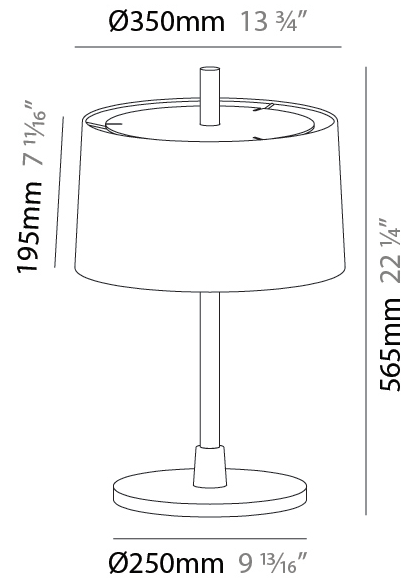

PROJECT	
TYPE	
SPECIFIER	
QUANTITY	
DATE	

LINOOD PORTABLE

D94073

base number

1. To build a product code in our configurator select the specify button on the base model # product page
2. To build a manual product code on this datasheet choose from the options listed below in blue font and add the suffix to the base model #

GENERAL

Series: Linoood
Brand: Milan
Division: Design
Mounting Type: Portable
Mounting Location: Table
Subcategory: Table

PHYSICAL

Shape: Abstract
Diameter (mm): 350
Diameter (in): 13 3/4
Height (mm): 565
Height (in): 22 1/4
Light Distribution: Direct / Indirect
Diffuser: Linen Shade
Fixture Material: Oak Wood
Cable Details: 2100mm / 82 11/16"
Upon Request: Bolt Down

ELECTRICAL

Number of Lamps: 2
Lamp Type: LED Retrofit
Bulb Included: Bulb Not Included
Total Output Wattage (W): 24
Max. Wattage Per Lamp (W): 12
Lamp Base: E26
Input Voltage (V): 120
Upon Request: 277Vac / GU24

LED

OPTICAL

RATINGS AND CERTIFICATIONS

Certified By: CSA Certified to UL and CSA Standards
IP rating: IP20